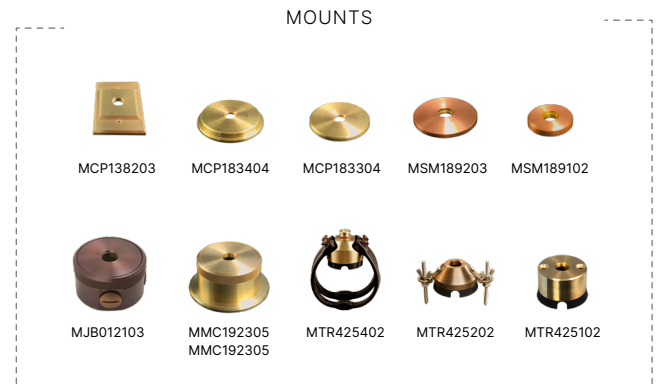

RISERS

RSR186108	4" Fixed Riser
RSR186112	12" Fixed Riser
RSR186210	5" x 10" Extendable Riser
RSR186218	9" x 18" Extendable Riser
RSR186222	11" x 22" Extendable Riser
RSR186412	12" Subterranean Riser
RSR186418	18" Subterranean Riser