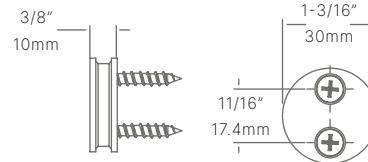

AVAILABLE FINISHES:

FIXTURE DIMENSIONS	L5-1/4" x D2-1/2" x W1-5/8"
LIGHT SOURCE	Included LM16 LED Module
COLOR TEMPERATURES	2700K, 3000K
WATTAGES	6W, 8W, 12W
CRI (RA)	80 CRI
VOLTAGE	12V
DELIVERED LUMENS	676lm (3000K)
DIMMABLE	Yes, Dim to <10% via Transformer
DRIVER	Yes, 12V Integral Constant Current
TRANSFORMER	No, 12V AC/DC Transformer Required
MOUNT	Included 1/2" Thread & Surface Mount
ACCESSORIES	Yes, Not Included
OPTICS	Yes, Included 15°, 25° & 40°
FINISH	Included Natural Brass
MATERIAL	Brass
WIRE LENGTH	24"
LOCATION	Exterior Wet
CERTIFICATIONS	UL, IP66, IP67