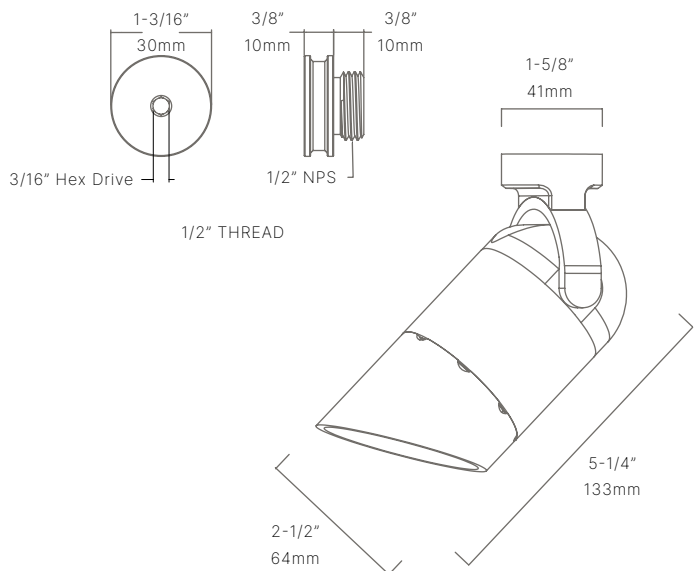

SURFACE MOUNT

*For complete warranty terms, please visit: www.auroralight.com/warranty/

P. 760.931.2910

O. 2742 Loker Ave. W Carlsbad CA 92010

W. www.auroralight.com

MADE IN USA
WITH DOMESTIC & IMPORTED MATERIALS